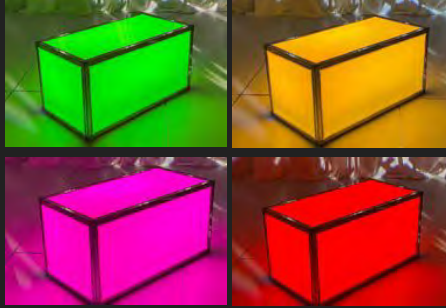

Seats 15-18
\$2620

DELUXE LOUNGE 1

Seats 45-50 | \$5550

1 X LOUNGE SECTION 1

2 X OTTOMAN SECTION 2

DELUXE LOUNGE 2

Seats 45-50 | \$5650

1 X MIXED LOUNGE 3

2 X MIXED LOUNGE 2

4 X HIGH TOP GLOW TABLES
16 X GHOST STOOLS

2 X HIGH TOP BARBELL TABLES
16 X GHOST STOOLS

LOUNGE FURNITURE

CUBE TABLE
22" X 22"
\$100

COFFEE TABLE
40" X 22"
\$175

HIGH TOP TABLE
32" X 42"
\$250