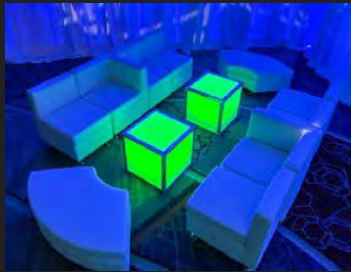

LOUNGE FURNITURE

OTTOMAN SECTION 1

Seats 8 - 10
\$925

OTTOMAN SECTION 2

Seats 6 - 8
\$825

OTTOMAN SECTION 3

Seats 12-15
\$1325

OTTOMAN SECTION 4

Seats 12-14
\$1250

MIXED LOUNGE SECTION 1

Seats 10-12
\$1650

MIXED LOUNGE SECTION 2

Seats 10-12
\$1150

MIXED LOUNGE SECTION 3

Seats 12-14
\$1870

MIXED LOUNGE SECTION 4

Seats 12-14
\$2000

LOUNGE SECTION 1

Seats 12-14
\$2170

LOUNGE SECTION 2

Seats 14-16
\$2145

LOUNGE SECTION 3

Seats 6-8
\$1415

LOUNGE SECTION 4

Seats 15-18
\$2620

DELUXE LOUNGE 1

Seats 45-50 | \$5550

1 X LOUNGE SECTION 1

2 X OTTOMAN SECTION 2

DELUXE LOUNGE 2

Seats 45-50 | \$5650

1 X MIXED LOUNGE 3