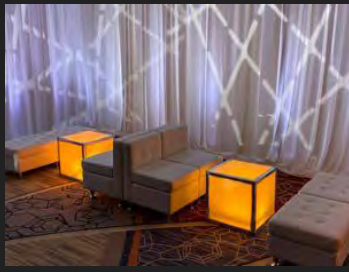

LOUNGE FURNITURE

OTTOMAN SECTION 1

Seats 8 - 10
\$925

OTTOMAN SECTION 2

Seats 6 - 8
\$825

OTTOMAN SECTION 3

Seats 12-15
\$1325

OTTOMAN SECTION 4

Seats 12-14
\$1250

MIXED LOUNGE SECTION 1

Seats 10-12
\$1650

MIXED LOUNGE SECTION 2

Seats 10-12
\$1150

MIXED LOUNGE SECTION 3

Seats 12-14
\$1870

MIXED LOUNGE SECTION 4

Seats 12-14
\$2000

LOUNGE SECTION 1

Seats 12-14
\$2170

LOUNGE SECTION 2

Seats 14-16
\$2145

LOUNGE SECTION 3

Seats 6-8
\$1415

LOUNGE SECTION 4

Seats 15-18
\$2620

DELUXE LOUNGE 1

Seats 45-50 | \$5550

1 X LOUNGE SECTION 1

2 X OTTOMAN SECTION 2

DELUXE LOUNGE 2

Seats 45-50 | \$5650

1 X MIXED LOUNGE 3